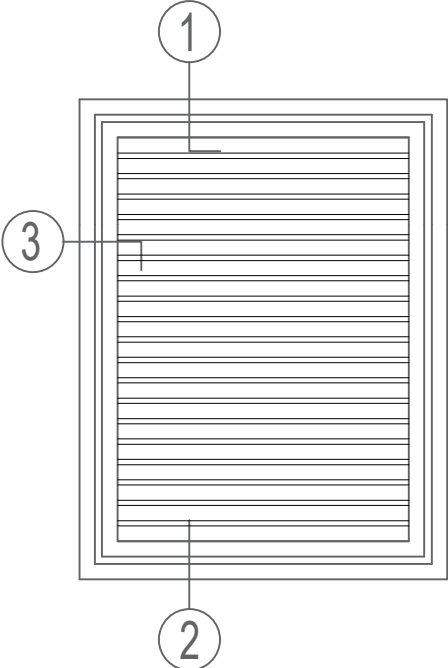

800 SERIES 2" LOUVER